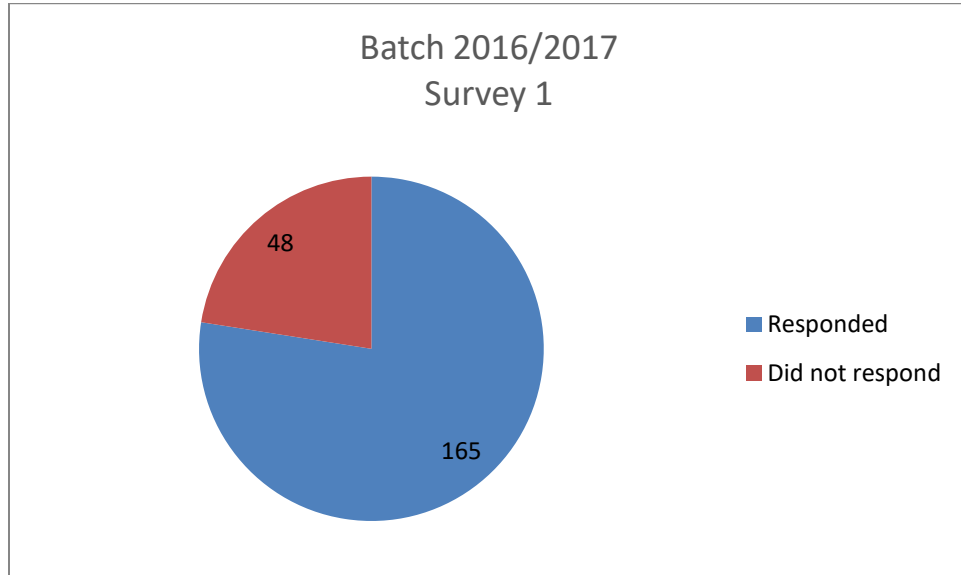

Online Learning Readiness Survey

Graphs 2016/2017 Batch

Date of completion of data collection 06.04.2020

Graph 1 – Responses to the survey

Graph 2

Graph 3

Graph 4

Graph 5