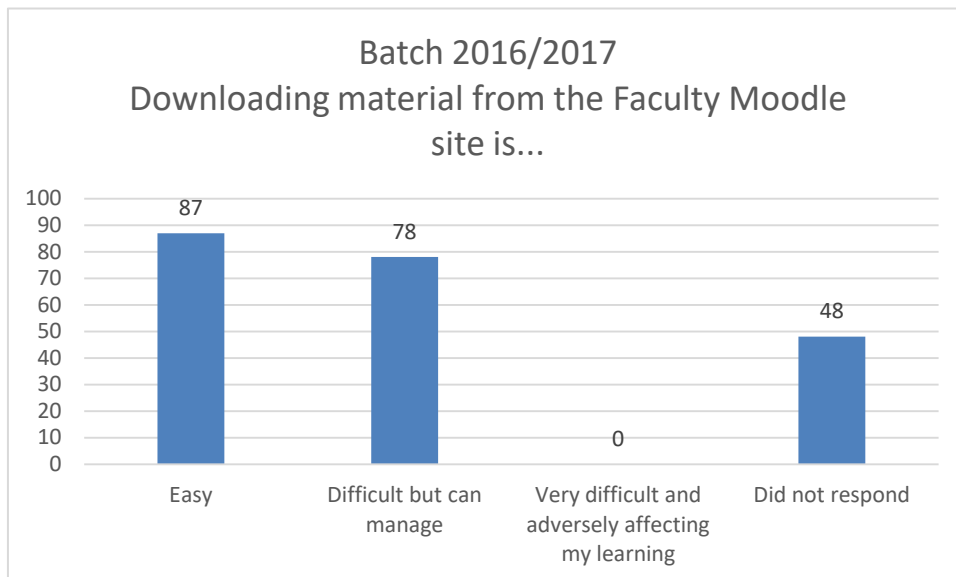

Online Learning Readiness Survey

Graphs 2016/2017 Batch

Date of completion of data collection 06.04.2020

Graph 1 – Responses to the survey

Graph 2

Graph 3

Graph 4

Graph 5