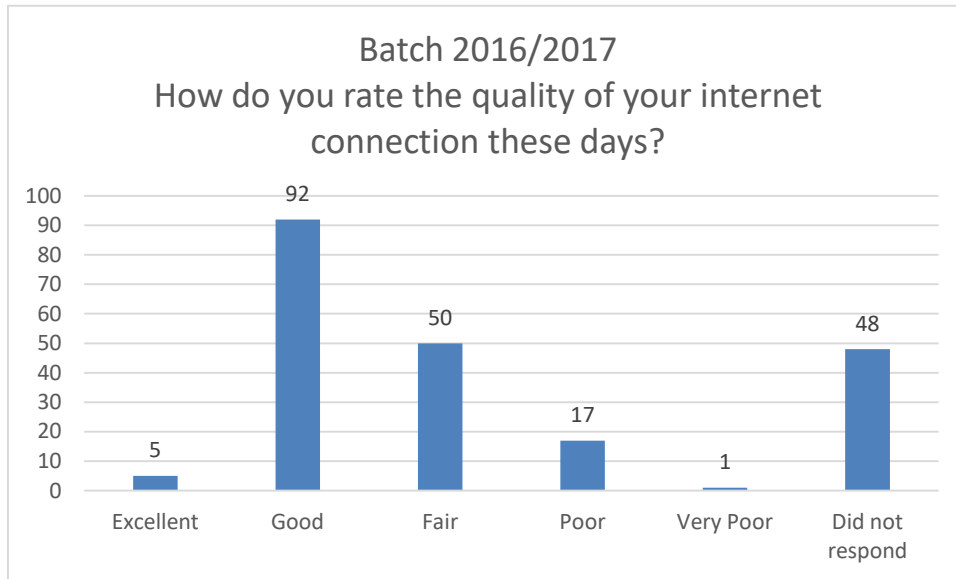

Online Learning Readiness Survey

Graphs 2016/2017 Batch

Date of completion of data collection 06.04.2020

Graph 1 – Responses to the survey

Graph 2

Graph 3

Graph 4

Graph 5