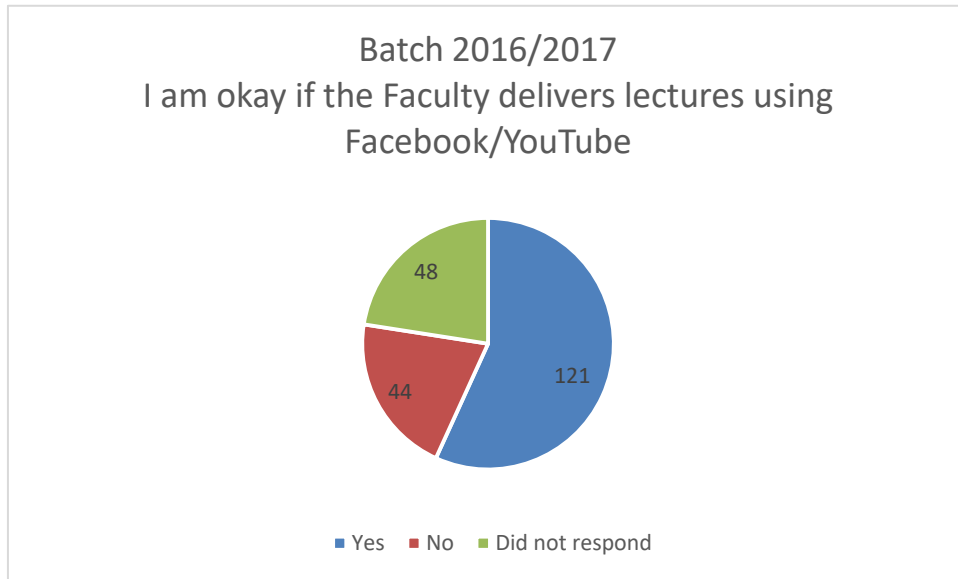

Online Learning Readiness Survey

Graphs 2016/2017 Batch

Date of completion of data collection 06.04.2020

Graph 1 – Responses to the survey

Graph 2

Graph 3

Graph 4

Graph 5