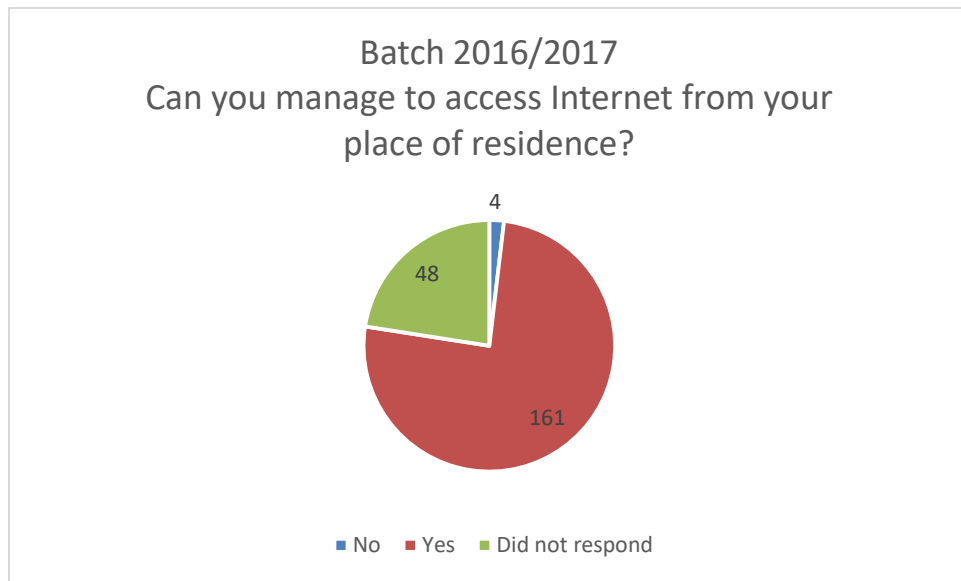

Online Learning Readiness Survey

Graphs 2016/2017 Batch

Date of completion of data collection 06.04.2020

Graph 1 – Responses to the survey

Graph 2

Graph 3

Graph 4

Graph 5